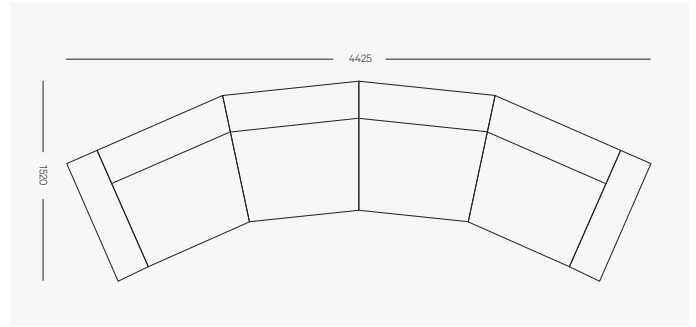

Curved DOUG Modules

Centre Module

1050mm W (at back), 835mm W (at front)
x 970mm D x 720mm H
Seat height 440mm

Left Arm Module

1285mm W (at back) / 835mm W (at front)
x 970mm D x 720mm H
Seat height 440mm
Arm height 540mm

Right Arm Module

1285mm W (at back) / 835mm W (at front)
x 970mm D x 720mm H
Seat height 440mm
Arm height 540mm

HARBRO.COM.AU

Configurations

3pce Standard

3500mm W x 1300mm D x 720mm H
Seat height 440mm
Arm height 540mm

4pce

4425mm W x 1520mm D x 720mm H
Seat height 440mm
Arm height 540mm