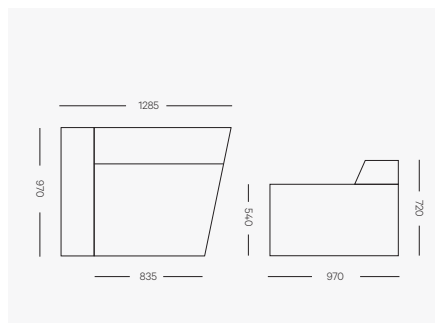

Curved DOUG Modules

Centre Module

1050mm W (at back), 835mm W (at front)
x 970mm D x 720mm H
Seat height 440mm

Left Arm Module

1285mm W (at back) / 835mm W (at front)
x 970mm D x 720mm H
Seat height 440mm
Arm height 540mm

Right Arm Module

1285mm W (at back) / 835mm W (at front)
x 970mm D x 720mm H
Seat height 440mm
Arm height 540mm

HARBRO.COM.AU

Configurations

3pce Standard

3500mm W x 1300mm D x 720mm H
Seat height 440mm
Arm height 540mm

4pce

4425mm W x 1520mm D x 720mm H
Seat height 440mm
Arm height 540mm