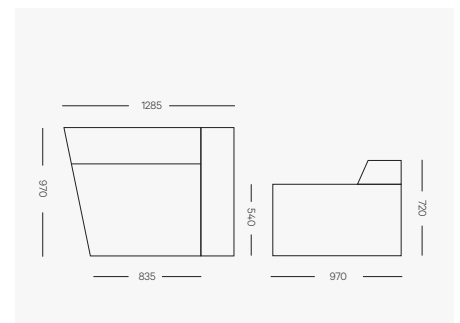

Curved DOUG Modules

Centre Module

1050mm W (at back), 835mm W (at front)
x 970mm D x 720mm H
Seat height 440mm

Left Arm Module

1285mm W (at back) / 835mm W (at front)
x 970mm D x 720mm H
Seat height 440mm
Arm height 540mm

Right Arm Module

1285mm W (at back) / 835mm W (at front)
x 970mm D x 720mm H
Seat height 440mm
Arm height 540mm

HARBRO.COM.AU

Configurations

3pce Standard

3500mm W x 1300mm D x 720mm H
Seat height 440mm
Arm height 540mm

4pce

4425mm W x 1520mm D x 720mm H
Seat height 440mm
Arm height 540mm