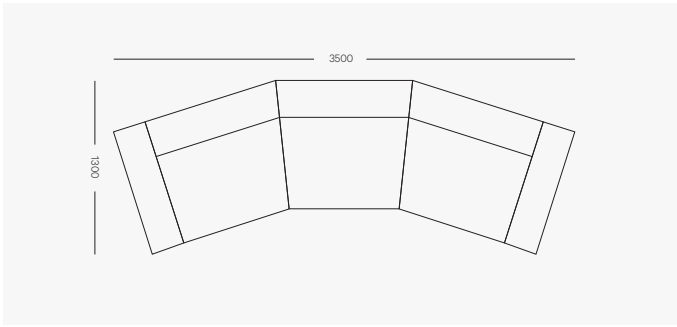

Curved DOUG Modules

Centre Module

1050mm W (at back), 835mm W (at front)
x 970mm D x 720mm H
Seat height 440mm

Left Arm Module

1285mm W (at back) / 835mm W (at front)
x 970mm D x 720mm H
Seat height 440mm
Arm height 540mm

Right Arm Module

1285mm W (at back) / 835mm W (at front)
x 970mm D x 720mm H
Seat height 440mm
Arm height 540mm

HARBRO.COM.AU

Configurations

3pce Standard

3500mm W x 1300mm D x 720mm H
Seat height 440mm
Arm height 540mm

4pce

4425mm W x 1520mm D x 720mm H
Seat height 440mm
Arm height 540mm