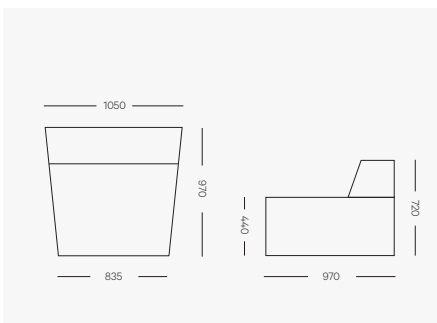

Curved DOUG Modules

Centre Module

1050mm W (at back), 835mm W (at front)
x 970mm D x 720mm H
Seat height 440mm

Left Arm Module

1285mm W (at back) / 835mm W (at front)
x 970mm D x 720mm H
Seat height 440mm
Arm height 540mm

Right Arm Module

1285mm W (at back) / 835mm W (at front)
x 970mm D x 720mm H
Seat height 440mm
Arm height 540mm

HARBRO.COM.AU

Configurations

3pce Standard

3500mm W x 1300mm D x 720mm H
Seat height 440mm
Arm height 540mm

4pce

4425mm W x 1520mm D x 720mm H
Seat height 440mm
Arm height 540mm