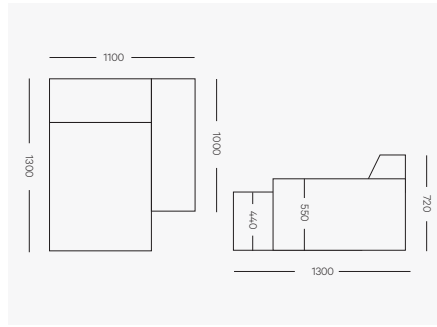

#### 1 Arm Module (Left or Right Hand)

1100mm W x 1000mm D x 720mm H  
Seat height 440mm  
Arm height 540mm

#### 1 Arm Wide Module (Left or Right Hand)

1300mm W x 1000mm D x 720mm H  
Seat height 440mm  
Arm height 540mm

[HARBRO.COM.AU](http://HARBRO.COM.AU)

### Corner Module

1000mm W x 1000mm D x 720mm H  
Seat height 440mm

### 5pce L Shape

2950mm W x 2950 D x 720mm H  
Seat height 440mm  
Arm height 540mm