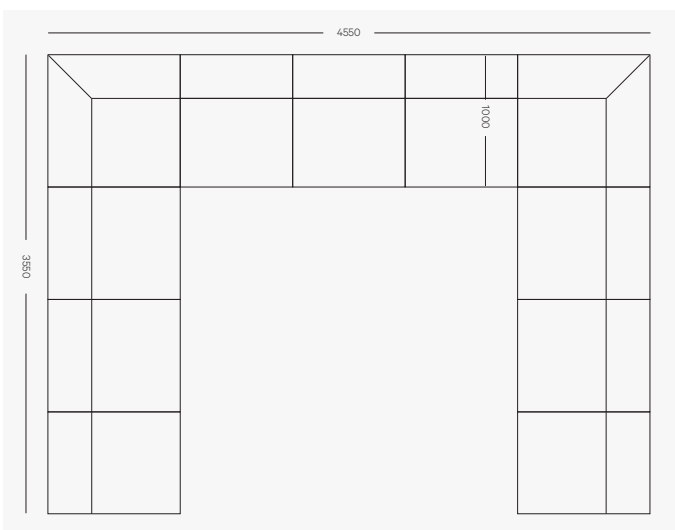

11pce U Shape

4550 W x 3550 D x 720mm H
Seat height 440mm