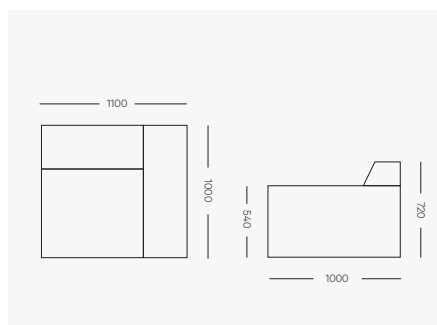

#### 1 Arm Module (Left or Right Hand)

1100mm W x 1000mm D x 720mm H  
Seat height 440mm  
Arm height 540mm

### Corner Module

1000mm W x 1000mm D x 720mm H  
Seat height 440mm

### Chaise Module with Arm (left or right)

1100mm W x 1300mm D x 720mm H  
Seat height 440mm  
Arm height 540mm

### 5pce L Shape

2950mm W x 2950 D x 720mm H  
Seat height 440mm  
Arm height 540mm