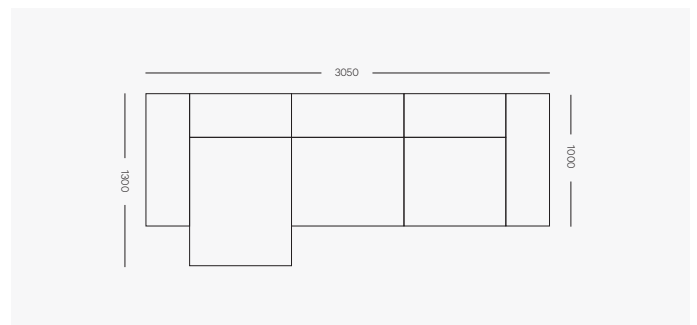

3pce with Chaise

3050 W x 1300 D x 720mm H
Seat height 440mm
Arm height 540mm