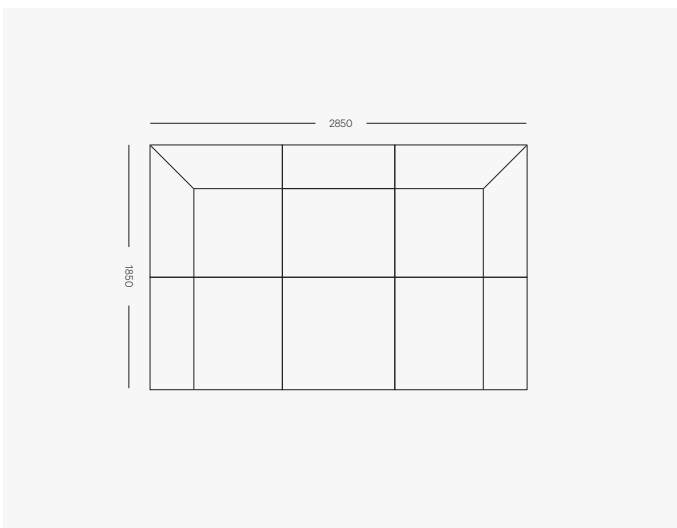

### 3pce with Corner

2950 W x 1000 D x 720mm H  
Seat height 440mm  
Arm height 540mm

### 4pce L Shape

2950mm W x 2100 D x 720 H  
Seat height 440mm  
Arm height 540mm

### 5pce L Shape

2950mm W x 2950 D x 720mm H  
Seat height 440mm  
Arm height 540mm