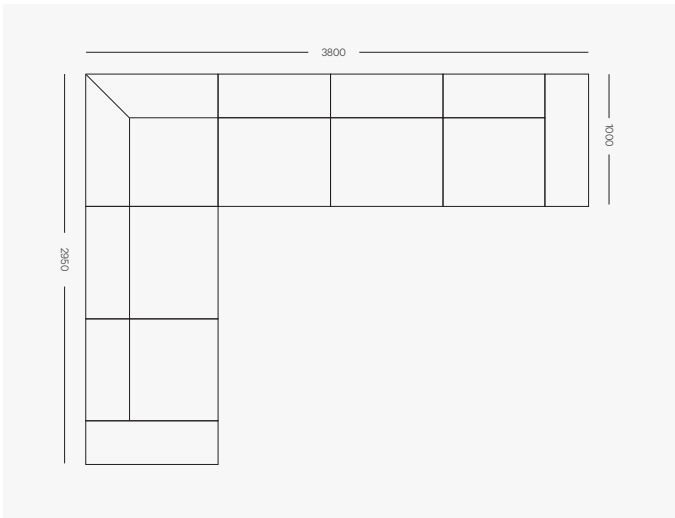

Configurations

6pce L Shape

3800mm W x 2950 D x 720 H
Seat height 440mm
Arm height 540mm