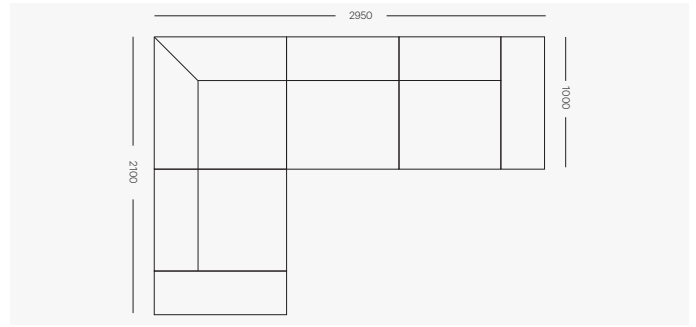

4pce L Shape

2950mm W x 2100 D x 720 H
Seat height 440mm
Arm height 540mm