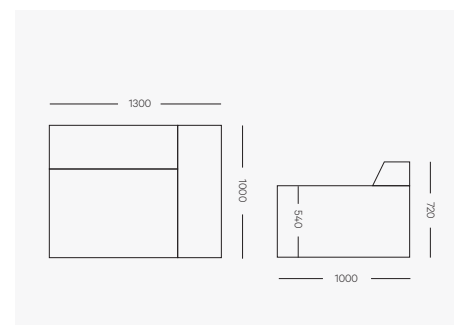

#### Armless Module

850mm W x 1000mm D x 720mm H  
Seat height 440mm

#### 1 Arm Module (Left or Right Hand)

1100mm W x 1000mm D x 720mm H  
Seat height 440mm  
Arm height 540mm

### Corner Module

1000mm W x 1000mm D x 720mm H  
Seat height 440mm

### 5pce L Shape

2950mm W x 2950 D x 720mm H  
Seat height 440mm  
Arm height 540mm