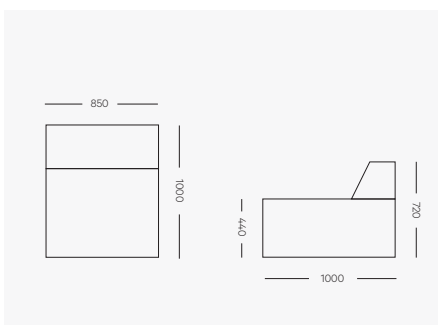

DOUG Modules

Armless Module

850mm W x 1000mm D x 720mm H
Seat height 440mm