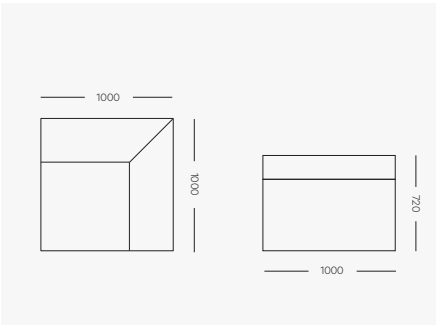

#### 1 Arm Module (Left or Right Hand)

1100mm W x 1000mm D x 720mm H  
Seat height 440mm  
Arm height 540mm

#### 1 Arm Wide Module (Left or Right Hand)

1300mm W x 1000mm D x 720mm H  
Seat height 440mm  
Arm height 540mm

[HARBRO.COM.AU](http://HARBRO.COM.AU)

### Corner Module

1000mm W x 1000mm D x 720mm H  
Seat height 440mm

### 5pce L Shape

2950mm W x 2950 D x 720mm H  
Seat height 440mm  
Arm height 540mm