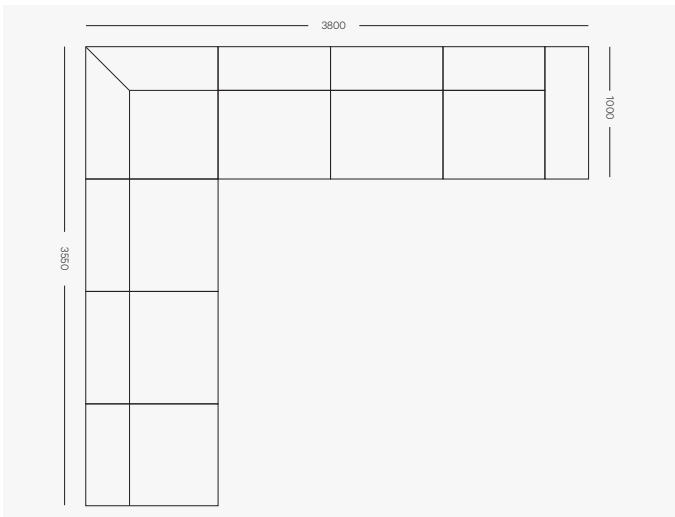

7pce L Shape

3800mm W x 3550 D x 720 H
Seat height 440mm
Arm height 540mm