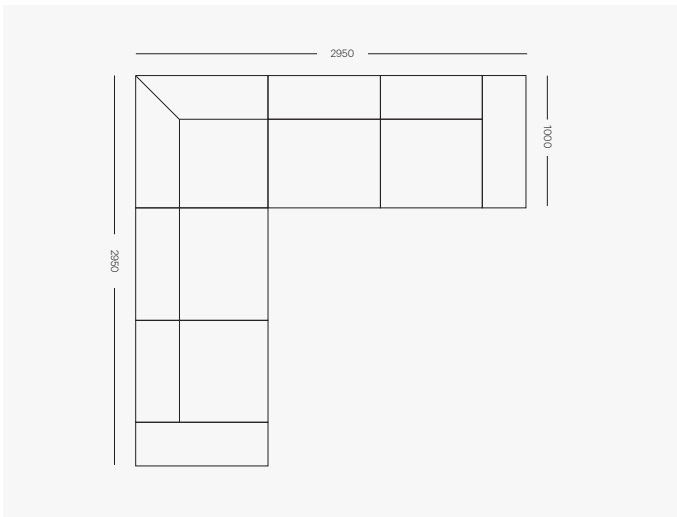

5pce L Shape

2950mm W x 2950 D x 720mm H
Seat height 440mm
Arm height 540mm