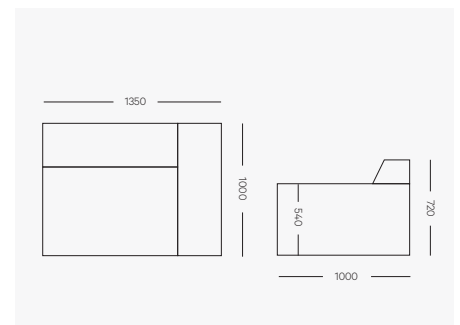

#### Armless Module

900mm W x 1000mm D x 720mm H  
Seat height 440mm

#### 1 Arm Module (Left or Right Hand)

1150mm W x 1000mm D x 720mm H  
Seat height 440mm  
Arm height 540mm

### 5pce L Shape

3050mm W x 3050 D x 720mm H  
Seat height 440mm  
Arm height 540mm

### 6pce L Shape

3950mm W x 2800 D x 720 H  
Seat height 440mm  
Arm height 540mm