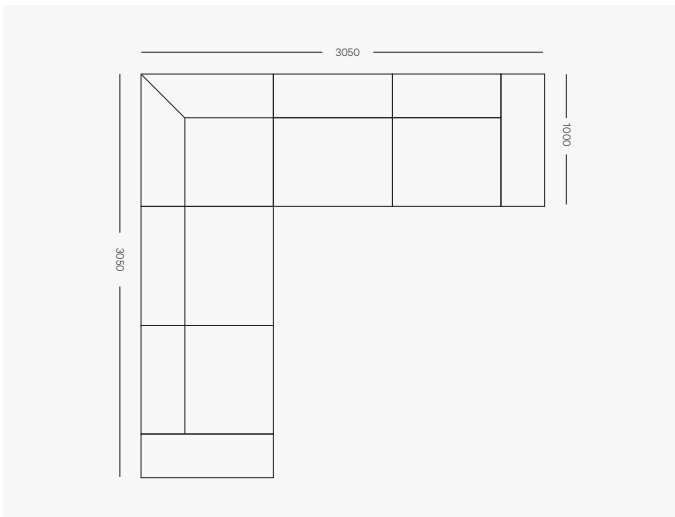

#### 1 Arm Module (Left or Right Hand)

1150mm W x 1000mm D x 720mm H  
Seat height 440mm  
Arm height 540mm

## Configurations

### 3pce with Corner

3050 W x 1000 D x 720mm H  
Seat height 440mm  
Arm height 540mm

### 4pce L Shape

3050mm W x 2150 D x 720 H  
Seat height 440mm  
Arm height 540mm