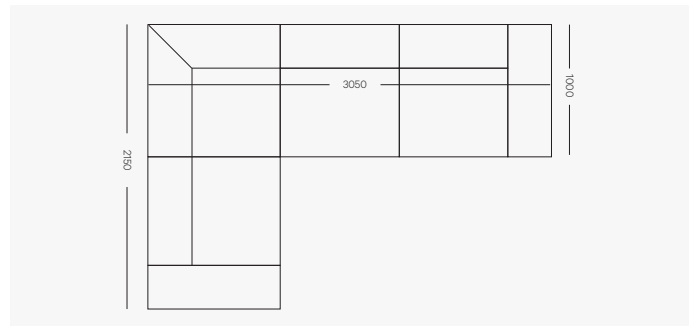

4pce L Shape

3050mm W x 2150 D x 720 H
Seat height 440mm
Arm height 540mm