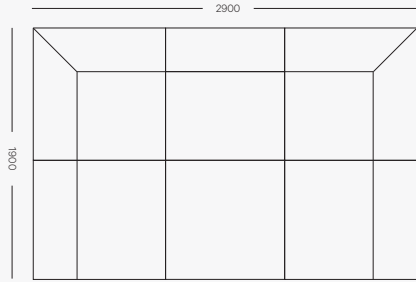

Configurations

6pce Playpen

2900 W x 1900 D x 720mm H
Seat height 440mm