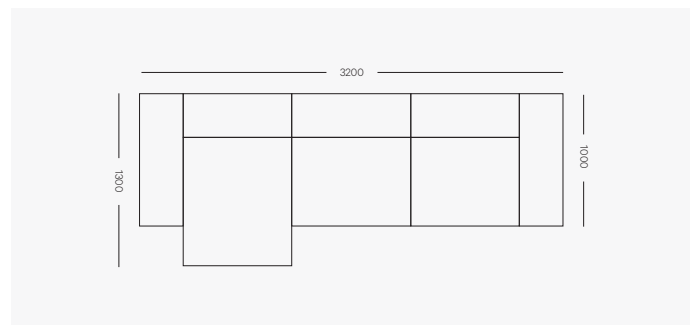

3pce with Chaise

3200 W x 1300 D x 720mm H
Seat height 440mm
Arm height 540mm