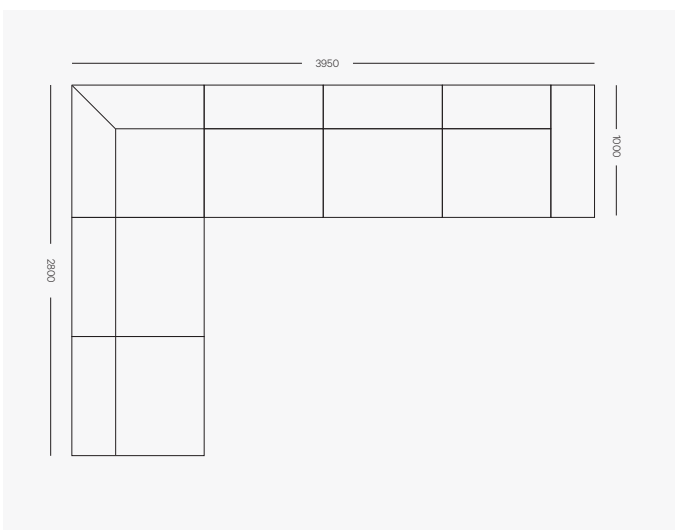

6pce L Shape

3950mm W x 2800 D x 720 H
Seat height 440mm
Arm height 540mm