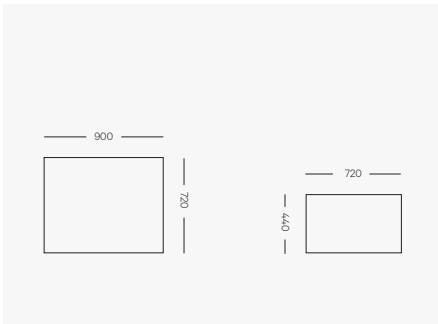

Ottoman

900mm W x 720mm D x 440mm H