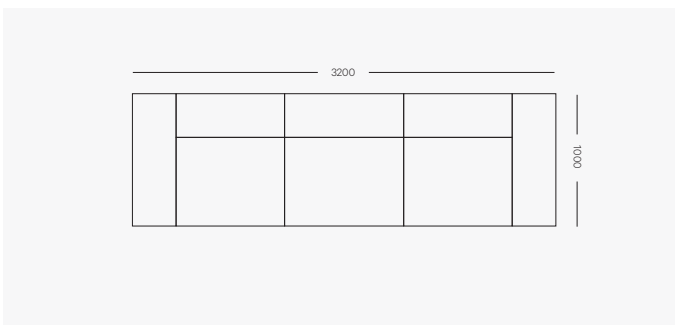

Configurations

3pce Standard

3200 W x 1000 D x 720mm H
Seat height 440mm
Arm height 540mm