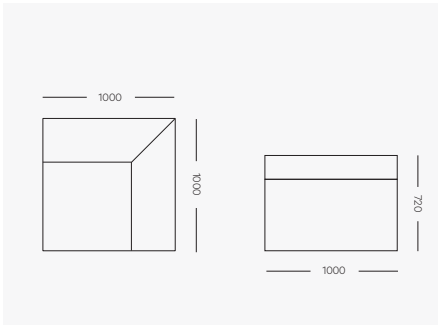

#### 1 Arm Module (Left or Right Hand)

1150mm W x 1000mm D x 720mm H  
Seat height 440mm  
Arm height 540mm

#### 1 Arm Wide Module (Left or Right Hand)

1350mm W x 1000mm D x 720mm H  
Seat height 440mm  
Arm height 540mm

[HARBRO.COM.AU](http://HARBRO.COM.AU)

### Corner Module

1000mm W x 1000mm D x 720mm H  
Seat height 440mm

### 5pce L Shape

3050mm W x 3050 D x 720mm H  
Seat height 440mm  
Arm height 540mm