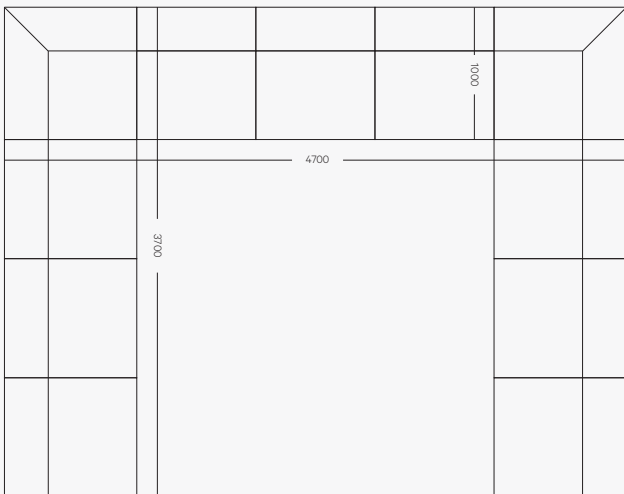

11pce U Shape

4700 W x 3700 D x 720mm H
Seat height 440mm
Arm height 540mm