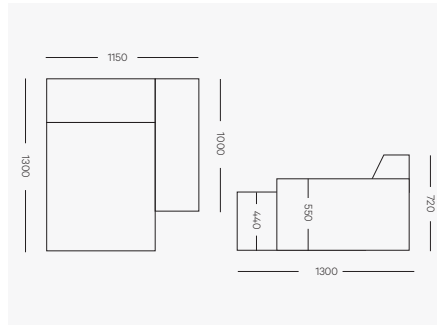

#### 1 Arm Module (Left or Right Hand)

1150mm W x 1000mm D x 720mm H  
Seat height 440mm  
Arm height 540mm

#### 1 Arm Wide Module (Left or Right Hand)

1350mm W x 1000mm D x 720mm H  
Seat height 440mm  
Arm height 540mm

[HARBRO.COM.AU](http://HARBRO.COM.AU)

### Corner Module

1000mm W x 1000mm D x 720mm H  
Seat height 440mm

### 5pce L Shape

3050mm W x 3050 D x 720mm H  
Seat height 440mm  
Arm height 540mm