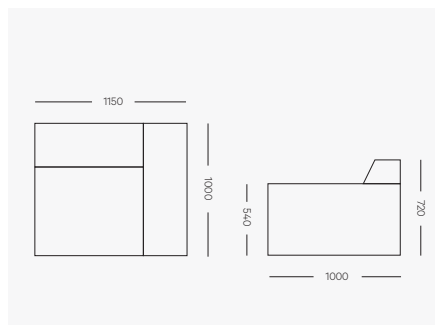

#### Armless Module

900mm W x 1000mm D x 720mm H  
Seat height 440mm

#### 1 Arm Module (Left or Right Hand)

1150mm W x 1000mm D x 720mm H  
Seat height 440mm  
Arm height 540mm

### Corner Module

1000mm W x 1000mm D x 720mm H  
Seat height 440mm

### 5pce L Shape

3050mm W x 3050 D x 720mm H  
Seat height 440mm  
Arm height 540mm