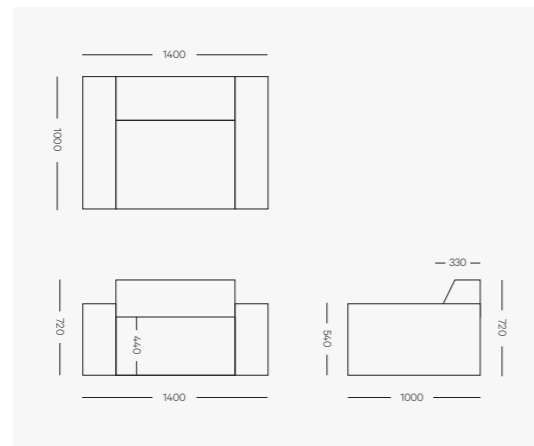

RUFUS LOUNGE CHAIR

Rufus Lounge Chair

1400mm W x 1000mm D x 720mm H
Seat height 440mm
Arm width 250mm

RUFUS ARM CHAIR

Rufus Arm Chair

1120mm W x 950mm D x 720mm H
Seat height 440mm
Arm width 200mm