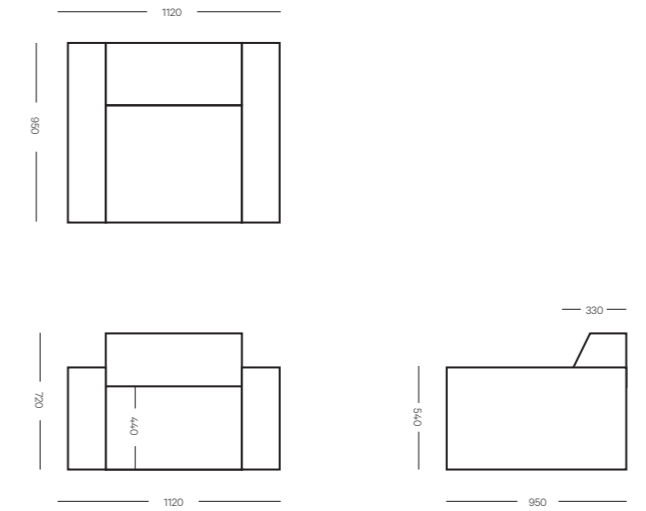

RUFUS LOUNGE CHAIR

Rufus Lounge Chair

1400mm W x 1000mm D x 720mm H
Seat height 440mm
Arm width 250mm

RUFUS ARM CHAIR

Rufus Arm Chair

1120mm W x 950mm D x 720mm H
Seat height 440mm
Arm width 200mm