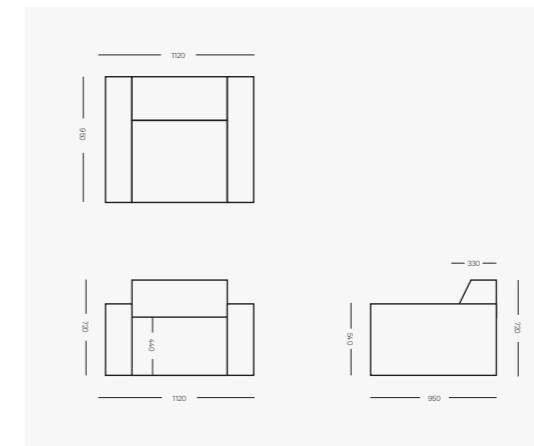

RUFUS LOUNGE CHAIR

Rufus Lounge Chair

1400mm W x 1000mm D x 720mm H
Seat height 440mm
Arm width 250mm

RUFUS ARM CHAIR

Rufus Arm Chair

1120mm W x 950mm D x 720mm H
Seat height 440mm
Arm width 200mm