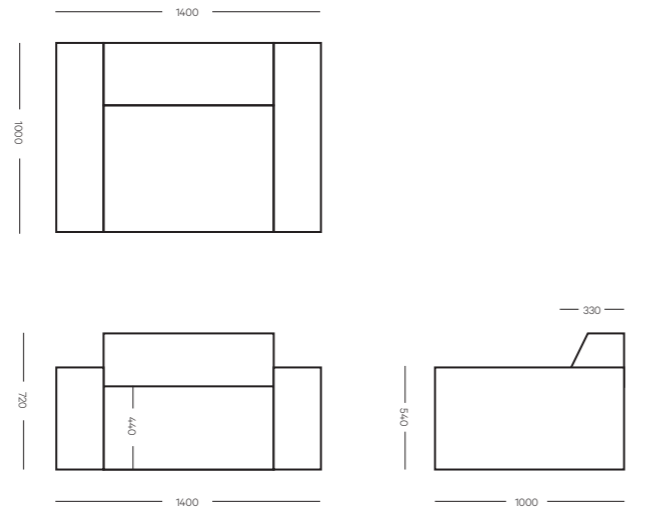

RUFUS LOUNGE CHAIR

Rufus Lounge Chair

1400mm W x 1000mm D x 720mm H
Seat height 440mm
Arm width 250mm

RUFUS ARM CHAIR

Rufus Arm Chair

1120mm W x 950mm D x 720mm H
Seat height 440mm
Arm width 200mm