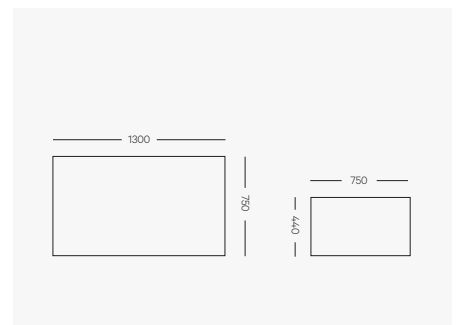

OSCA

Chaise Module with Arm (Left or Right)

1300mm W x 1800mm L x 680mm H
Seat height 440mm
Arm height 550mm

Small Ottoman

900mm W x 750mm D x 440mm H

Deep Ottoman

900mm W x 950mm D x 440mm H

Wide Ottoman

1300mm W x 750mm D x 440mm H

Configurations

2pce Left & Right Arm

2600 W x 1150 D x 680mm H
Seat height 440mm
Arm height 550mm

3pce Standard

3500 W x 1150 D x 680mm H
Seat height 440mm
Arm height 550mm

3pce with Chaise

3500 W x 1800 D x 680mm H
Seat height 440mm
Arm height 550mm

3pce with Double Chaise

3500W x 1800 D x 680 H
Seat height 440mm / Arm height 550mm
Right Arm large Chaise is 1800 D
Left Arm small Chaise 1400D

4pce L shape with arms

3350mm W x 2450 D x 680 H
Seat height 400mm
Arm height 580mm

Configurations

6pce Double sided

3500 W x 2750 D x 680mm H
Seat height 440mm

6pce L shape with Double Chaise

4250mm W x 3350 D x 680 H
Seat height 440mm
Arm height 550mm