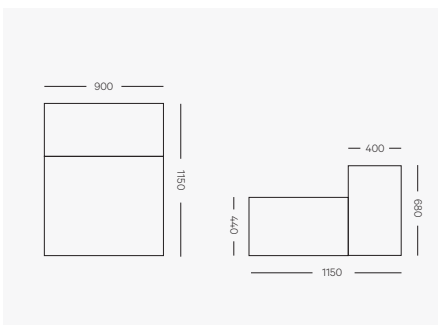

OSCA modules

Armless Module

900mm W x 1150mm D x 680mm H
Seat height 440mm
Arm height 550mm

1 Arm Module (Left or Right Hand Facing)

1300mm W x 1150mm D x 680mm H
Seat height 440mm
Arm height 550mm

Corner Module

1300mm W x 750mm D x 440mm H

Configurations

2pce Left & Right Arm

2600 W x 1150 D x 680mm H
Seat height 440mm
Arm height 550mm

3pce Standard

3500 W x 1150 D x 680mm H
Seat height 440mm
Arm height 550mm

3pce with Chaise

3500 W x 1800 D x 680mm H
Seat height 440mm
Arm height 550mm

3pce with Double Chaise

3500W x 1800 D x 680 H
Seat height 440mm / Arm height 550mm
Right Arm large Chaise is 1800 D
Left Arm small Chaise 1400D

4pce L shape with arms

3350mm W x 2450 D x 680 H
Seat height 400mm
Arm height 580mm

Configurations

6pce Double sided

3500 W x 2750 D x 680mm H
Seat height 440mm

6pce L shape with Double Chaise

4250mm W x 3350 D x 680 H
Seat height 440mm
Arm height 550mm