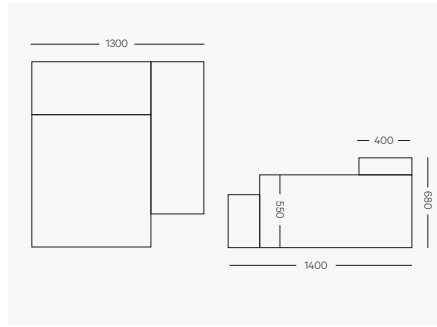

1150mm W x 1150 D x 680 H
Seat height 440mm

HARBRO.COM.AU

OSCA modules

Deep Armless Module

900mm W x 1400 D x 680 H
Seat height 440mm

Deep Module with Arm (left or right)

1300mm W x 1400 D x 680 H
Seat height 440mm
Arm height 550mm

OSCA

Chaise Module with Arm (Left or Right)

1300mm W x 1800mm L x 680mm H
Seat height 440mm
Arm height 550mm

Small Ottoman

900mm W x 750mm D x 440mm H

Deep Ottoman

900mm W x 950mm D x 440mm H

Wide Ottoman

1300mm W x 750mm D x 440mm H

Configurations

2pce Left & Right Arm

2600 W x 1150 D x 680mm H
Seat height 440mm
Arm height 550mm

3pce Standard

3500 W x 1150 D x 680mm H
Seat height 440mm
Arm height 550mm

3pce with Chaise

4pce L shape with arms

3350mm W x 2450 D x 680 H
Seat height 400mm
Arm height 580mm

Configurations

6pce Double sided

3500 W x 2750 D x 680mm H
Seat height 440mm

6pce L shape with Double Chaise

4250mm W x 3350 D x 680 H
Seat height 440mm
Arm height 550mm