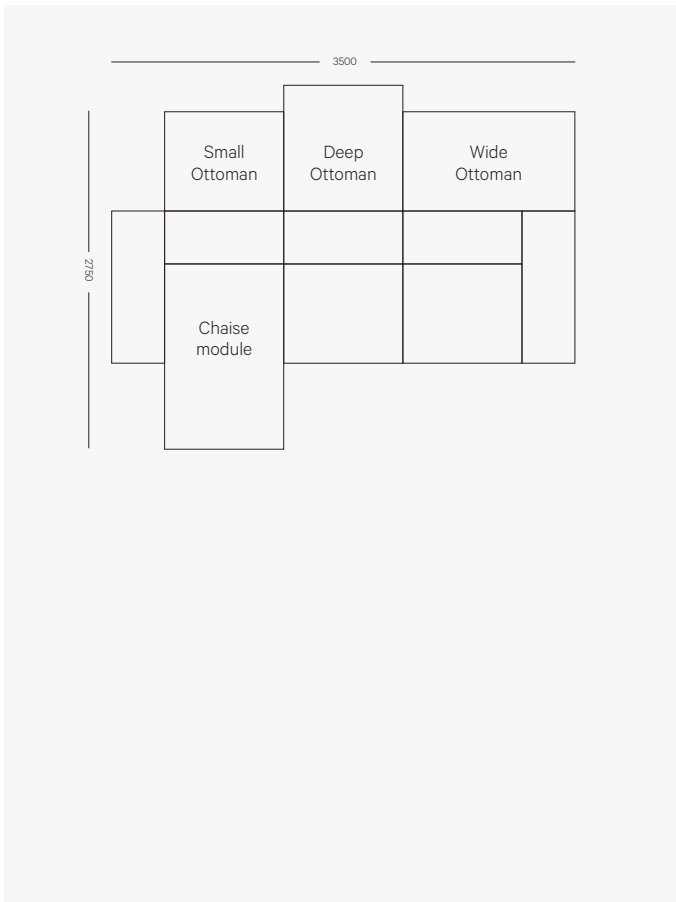

1300mm W x 750mm D x 440mm H

Configurations

2pce Left & Right Arm

2600 W x 1150 D x 680mm H
Seat height 440mm
Arm height 550mm

3pce Standard

3500 W x 1150 D x 680mm H
Seat height 440mm
Arm height 550mm

3pce with Chaise

3500 W x 1800 D x 680mm H
Seat height 440mm
Arm height 550mm

3pce with Double Chaise

3500W x 1800 D x 680 H
Seat height 440mm / Arm height 550mm
Right Arm large Chaise is 1800 D
Left Arm small Chaise 1400D

4pce L shape with arms

3350mm W x 2450 D x 680 H
Seat height 400mm
Arm height 580mm

Configurations

6pce Double sided

3500 W x 2750 D x 680mm H
Seat height 440mm

6pce L shape with Double Chaise

4250mm W x 3350 D x 680 H
Seat height 440mm
Arm height 550mm