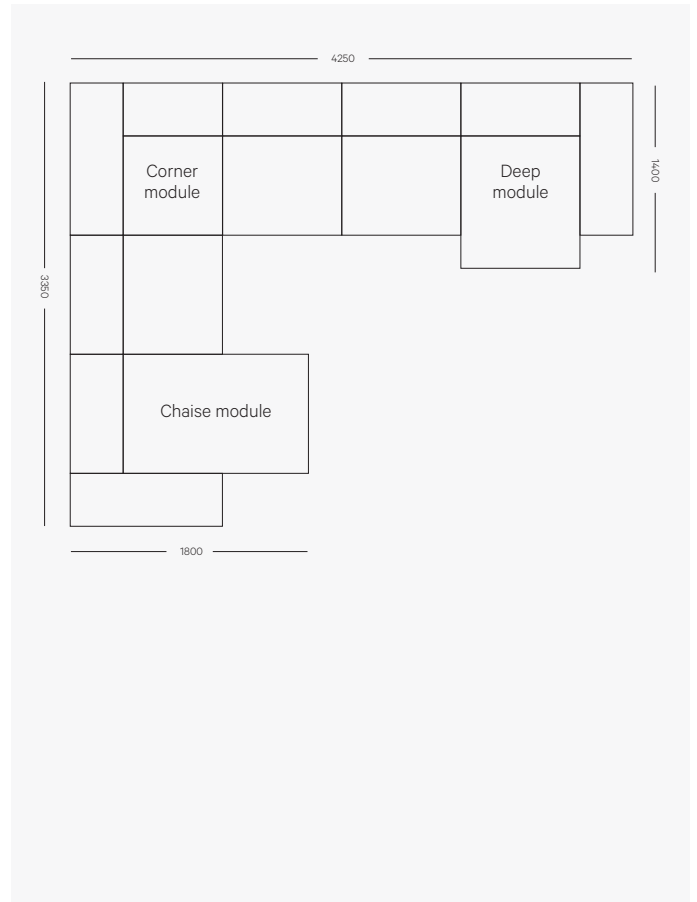

1150mm W x 1150 D x 680 H
Seat height 440mm

HARBRO.COM.AU

OSCA modules

Deep Armless Module

900mm W x 1400 D x 680 H
Seat height 440mm

Deep Module with Arm (left or right)

1300mm W x 1400 D x 680 H
Seat height 440mm
Arm height 550mm

1300mm W x 750mm D x 440mm H

Configurations

2pce Left & Right Arm

2600 W x 1150 D x 680mm H
Seat height 440mm
Arm height 550mm

3pce Standard

3500 W x 1150 D x 680mm H
Seat height 440mm
Arm height 550mm

3pce with Chaise

3500 W x 1800 D x 680mm H
Seat height 440mm
Arm height 550mm

3pce with Double Chaise

3500W x 1800 D x 680 H
Seat height 440mm / Arm height 550mm
Right Arm large Chaise is 1800 D
Left Arm small Chaise 1400D

4pce L shape with arms

3350mm W x 2450 D x 680 H
Seat height 400mm
Arm height 580mm

Configurations

6pce Double sided

3500 W x 2750 D x 680mm H
Seat height 440mm

6pce L shape with Double Chaise

4250mm W x 3350 D x 680 H
Seat height 440mm
Arm height 550mm