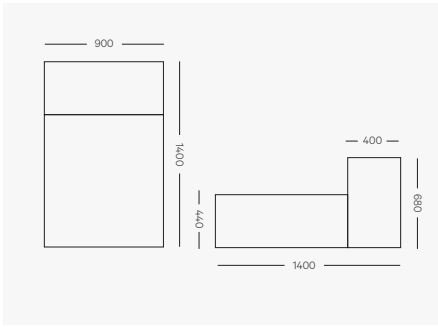

OSCA modules

Deep Armless Module

900mm W x 1400 D x 680 H
Seat height 440mm