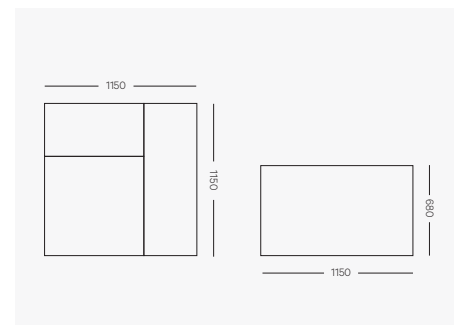

OSCA modules

Armless Module

900mm W x 1150mm D x 680mm H
Seat height 440mm
Arm height 550mm

1 Arm Module (Left or Right Hand Facing)

1300mm W x 1150mm D x 680mm H
Seat height 440mm
Arm height 550mm

Corner Module

1150mm W x 1150 D x 680 H
Seat height 440mm

HARBRO.COM.AU

OSCA modules

Deep Armless Module

900mm W x 1400 D x 680 H
Seat height 440mm

Deep Module with Arm (left or right)

1300mm W x 1400 D x 680 H
Seat height 440mm
Arm height 550mm

1300mm W x 750mm D x 440mm H

Configurations

2pce Left & Right Arm

2600 W x 1150 D x 680mm H
Seat height 440mm
Arm height 550mm

3pce Standard

3500 W x 1150 D x 680mm H
Seat height 440mm
Arm height 550mm

3pce with Chaise

4pce L shape with arms

3350mm W x 2450 D x 680 H
Seat height 400mm
Arm height 580mm

Configurations

6pce Double sided

3500 W x 2750 D x 680mm H
Seat height 440mm

6pce L shape with Double Chaise

4250mm W x 3350 D x 680 H
Seat height 440mm
Arm height 550mm