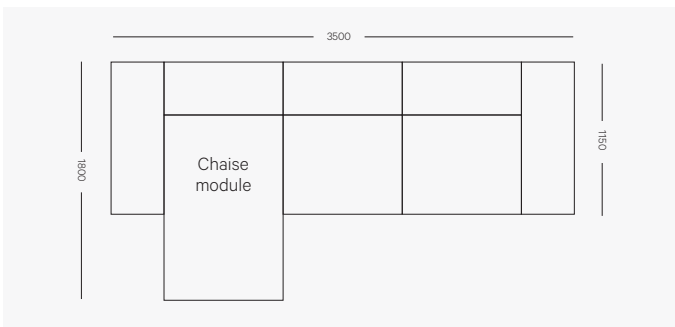

OSCA

Chaise Module with Arm (Left or Right)

1300mm W x 1800mm L x 680mm H
Seat height 440mm
Arm height 550mm

Small Ottoman

900mm W x 750mm D x 440mm H

Deep Ottoman

900mm W x 950mm D x 440mm H

Wide Ottoman

1300mm W x 750mm D x 440mm H

Configurations

2pce Left & Right Arm

2600 W x 1150 D x 680mm H
Seat height 440mm
Arm height 550mm

3pce Standard

3500 W x 1150 D x 680mm H
Seat height 440mm
Arm height 550mm

3pce with Chaise

3500 W x 1800 D x 680mm H
Seat height 440mm
Arm height 550mm

3pce with Double Chaise

3500W x 1800 D x 680 H
Seat height 440mm / Arm height 550mm
Right Arm large Chaise is 1800 D
Left Arm small Chaise 1400D

4pce L shape with arms

3350mm W x 2450 D x 680 H
Seat height 400mm
Arm height 580mm

Configurations

6pce Double sided

3500 W x 2750 D x 680mm H
Seat height 440mm

6pce L shape with Double Chaise

4250mm W x 3350 D x 680 H
Seat height 440mm
Arm height 550mm