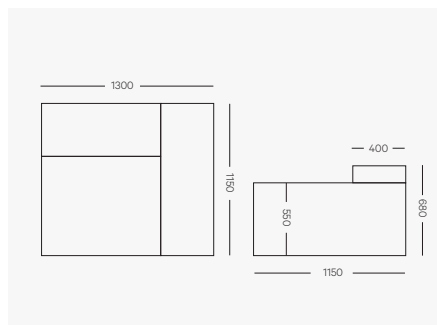

OSCA modules

Armless Module

900mm W x 1150mm D x 680mm H
Seat height 440mm
Arm height 550mm

1 Arm Module (Left or Right Hand Facing)

1300mm W x 1150mm D x 680mm H
Seat height 440mm
Arm height 550mm

Corner Module

1300mm W x 750mm D x 440mm H

Configurations

2pce Left & Right Arm

2600 W x 1150 D x 680mm H
Seat height 440mm
Arm height 550mm

3pce Standard

3500 W x 1150 D x 680mm H
Seat height 440mm
Arm height 550mm

3pce with Chaise

3500 W x 1800 D x 680mm H
Seat height 440mm
Arm height 550mm

3pce with Double Chaise

3500W x 1800 D x 680 H
Seat height 440mm / Arm height 550mm
Right Arm large Chaise is 1800 D
Left Arm small Chaise 1400D

4pce L shape with arms

3350mm W x 2450 D x 680 H
Seat height 400mm
Arm height 580mm

Configurations

6pce Double sided

3500 W x 2750 D x 680mm H
Seat height 440mm

6pce L shape with Double Chaise

4250mm W x 3350 D x 680 H
Seat height 440mm
Arm height 550mm