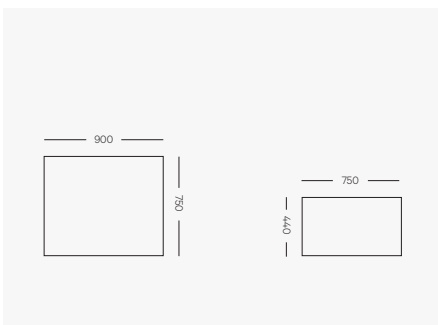

1150mm W x 1150 D x 680 H
Seat height 440mm

HARBRO.COM.AU

OSCA modules

Deep Armless Module

900mm W x 1400 D x 680 H
Seat height 440mm

Deep Module with Arm (left or right)

1300mm W x 1400 D x 680 H
Seat height 440mm
Arm height 550mm

OSCA

Chaise Module with Arm (Left or Right)

1300mm W x 1800mm L x 680mm H
Seat height 440mm
Arm height 550mm

Small Ottoman

900mm W x 750mm D x 440mm H

Deep Ottoman

900mm W x 950mm D x 440mm H

Wide Ottoman

1300mm W x 750mm D x 440mm H

Configurations

2pce Left & Right Arm

2600 W x 1150 D x 680mm H
Seat height 440mm
Arm height 550mm

3pce Standard

3500 W x 1150 D x 680mm H
Seat height 440mm
Arm height 550mm

3pce with Chaise

4pce L shape with arms

3350mm W x 2450 D x 680 H
Seat height 400mm
Arm height 580mm

Configurations

6pce Double sided

3500 W x 2750 D x 680mm H
Seat height 440mm

6pce L shape with Double Chaise

4250mm W x 3350 D x 680 H
Seat height 440mm
Arm height 550mm