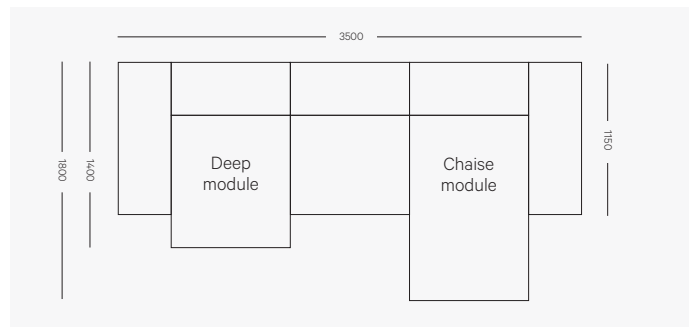

3pce with Double Chaise

3500W x 1800 D x 680 H
Seat height 440mm / Arm height 550mm
Right Arm large Chaise is 1800 D
Left Arm small Chaise 1400D