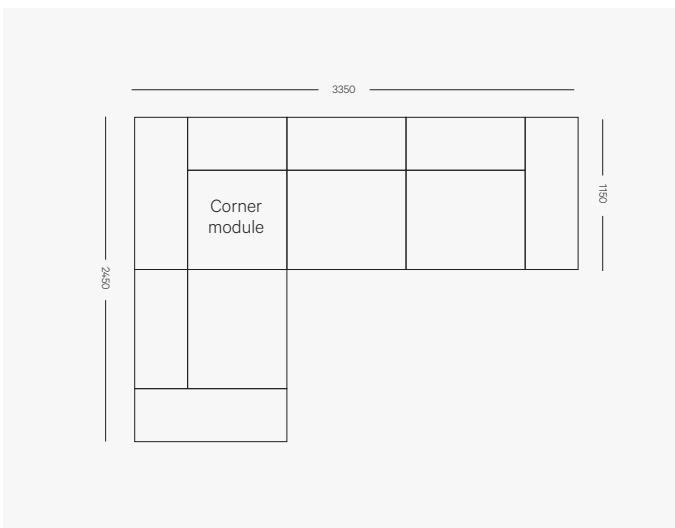

OSCA

Chaise Module with Arm (Left or Right)

1300mm W x 1800mm L x 680mm H
Seat height 440mm
Arm height 550mm

Small Ottoman

900mm W x 750mm D x 440mm H

Deep Ottoman

900mm W x 950mm D x 440mm H

Wide Ottoman

1300mm W x 750mm D x 440mm H

Configurations

2pce Left & Right Arm

2600 W x 1150 D x 680mm H
Seat height 440mm
Arm height 550mm

3pce Standard

3500 W x 1150 D x 680mm H
Seat height 440mm
Arm height 550mm

3pce with Chaise

3500 W x 1800 D x 680mm H
Seat height 440mm
Arm height 550mm

3pce with Double Chaise

3500W x 1800 D x 680 H
Seat height 440mm / Arm height 550mm
Right Arm large Chaise is 1800 D
Left Arm small Chaise 1400D

4pce L shape with arms

3350mm W x 2450 D x 680 H
Seat height 400mm
Arm height 580mm

Configurations

6pce Double sided

3500 W x 2750 D x 680mm H
Seat height 440mm

6pce L shape with Double Chaise

4250mm W x 3350 D x 680 H
Seat height 440mm
Arm height 550mm