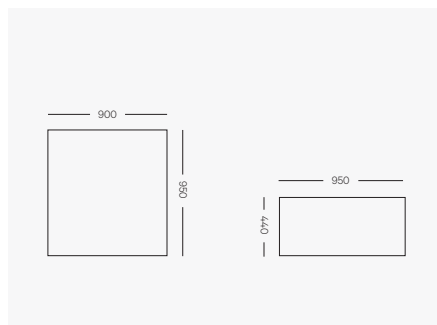

OSCA

Chaise Module with Arm (Left or Right)

1300mm W x 1800mm L x 680mm H
Seat height 440mm
Arm height 550mm

Small Ottoman

900mm W x 750mm D x 440mm H

Deep Ottoman

900mm W x 950mm D x 440mm H

Wide Ottoman

1300mm W x 750mm D x 440mm H

Configurations

2pce Left & Right Arm

2600 W x 1150 D x 680mm H
Seat height 440mm
Arm height 550mm

3pce Standard

3500 W x 1150 D x 680mm H
Seat height 440mm
Arm height 550mm

3pce with Chaise

3500 W x 1800 D x 680mm H
Seat height 440mm
Arm height 550mm

3pce with Double Chaise

3500W x 1800 D x 680 H
Seat height 440mm / Arm height 550mm
Right Arm large Chaise is 1800 D
Left Arm small Chaise 1400D

4pce L shape with arms

3350mm W x 2450 D x 680 H
Seat height 400mm
Arm height 580mm

Configurations

6pce Double sided

3500 W x 2750 D x 680mm H
Seat height 440mm

6pce L shape with Double Chaise

4250mm W x 3350 D x 680 H
Seat height 440mm
Arm height 550mm