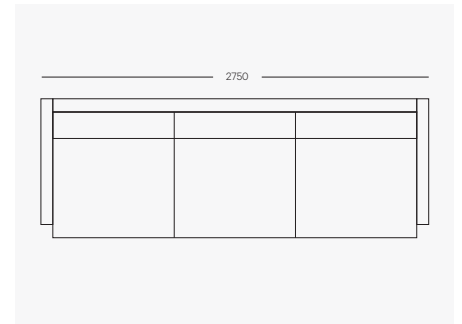

### Dimensions

### JUNO 1900

1900mm W x 950mm D x 900mm H  
Seat height 450mm

### JUNO 2200

2200mm W x 950mm D x 900mm H  
Seat height 450mm

### JUNO 2550

2550mm W x 950mm D x 900mm H  
Seat height 450mm