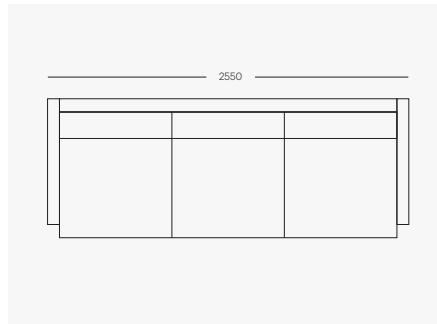

### Dimensions

#### JUNO Top

W (Varies) x 950mm D x 900mm H  
Seat height 450mm

### JUNO 1900

1900mm W x 950mm D x 900mm H  
Seat height 450mm

### JUNO 2200

2200mm W x 950mm D x 900mm H  
Seat height 450mm