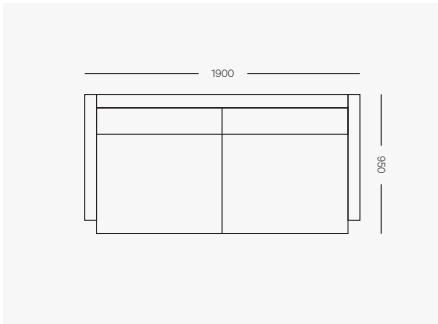

### Dimensions

#### JUNO Top

W (Varies) x 950mm D x 900mm H  
Seat height 450mm

### JUNO 1900

1900mm W x 950mm D x 900mm H  
Seat height 450mm

### JUNO 2550

2550mm W x 950mm D x 900mm H  
Seat height 450mm