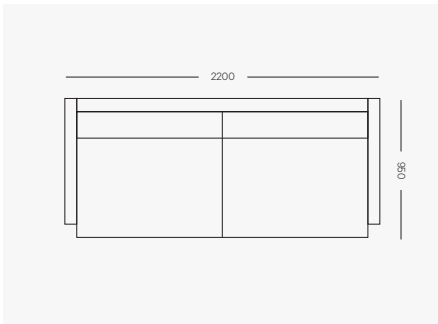

JUNO 2200

2200mm W x 950mm D x 900mm H
Seat height 450mm