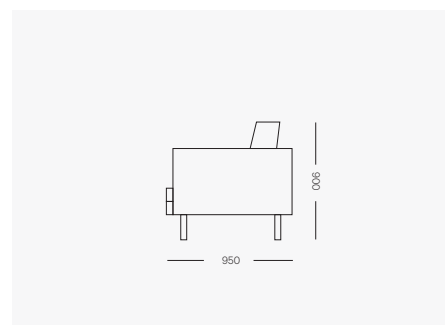

JUNO Side

HARBRO.COM.AU