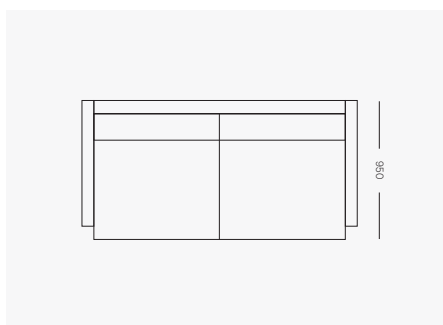

### Dimensions

#### JUNO Top

W (Varies) x 950mm D x 900mm H  
Seat height 450mm

### JUNO 1900

1900mm W x 950mm D x 900mm H  
Seat height 450mm

### JUNO 2550

2550mm W x 950mm D x 900mm H  
Seat height 450mm