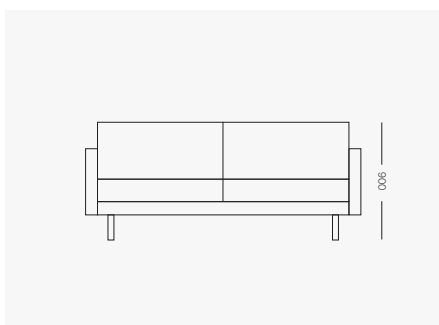

### Dimensions

#### JUNO Top

W (Varies) x 950mm D x 900mm H  
Seat height 450mm

### JUNO 1900

1900mm W x 950mm D x 900mm H  
Seat height 450mm

### JUNO 2550

2550mm W x 950mm D x 900mm H  
Seat height 450mm