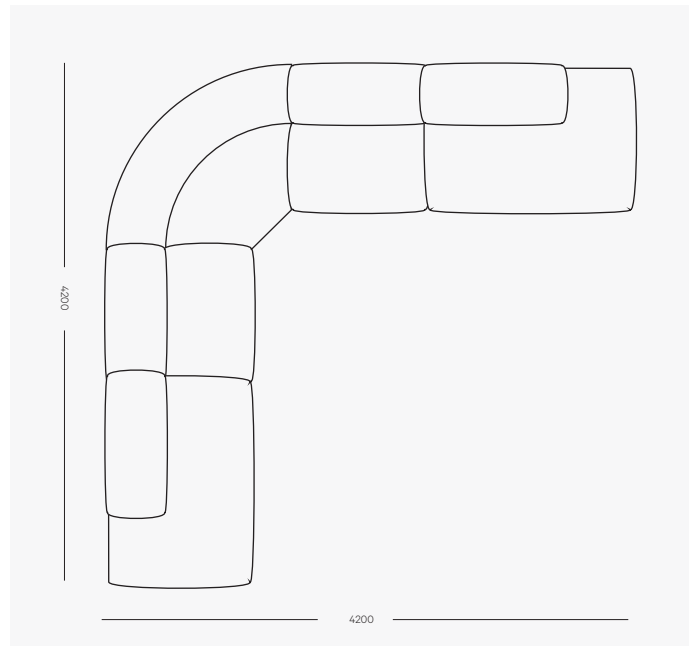

1600mm W x 1120mm D x 730mm H
Seat height 440mm

Corner Module

1500mm W x 1500mm D x 730mm H
Seat height 440mm

Configurations

2pce with Double Chaise

3200mm W x 1120mm D x 730mm H
Seat height 440mm

3pce Straight

3300mm W x 1120mm D x 730mm H
Seat height 440mm

3pce with Double Chaise

4300mm W x 1120mm D x 730mm H
Seat height 440mm

Configurations

3pce L Shape

3100mm W x 2600mm D x 730mm H

Seat height 440mm

3pce L Shape with Double Chaise

3100mm W x 3100mm W x 730mm H

Seat height 440mm

4pce L Shape

4pce L shape 4200mm W x 2600mm D x 730mm H

Seat height 440mm

5pce L Shape

4200mm W x 4200mm D x 730mm H

Seat height 440mm

Configurations

6pce U Shape

5200mm W x 2600mm D x 730mm H

Seat height 440mm

6pce U Shape with Double Chaise

5200mm W x 3100mm D x 730mm H

Seat height 440mm

BERNIE