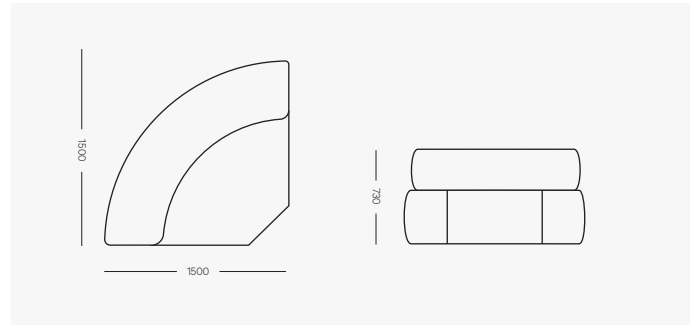

BERNIE Modules

Armless Module

1100mm W x 1120 mm D x 730 mm H
Seat height 440mm

Chaise Module Right Hand Return

1600mm W x 1120mm D x 730mm H
Seat height 440mm

HARBRO.COM.AU

BERNIE Modules

Chaise Module Left Hand Return

1600mm W x 1120mm D x 730mm H
Seat height 440mm

Corner Module

1500mm W x 1500mm D x 730mm H
Seat height 440mm

Configurations

2pce with Double Chaise

3200mm W x 1120mm D x 730mm H
Seat height 440mm

3pce Straight

3300mm W x 1120mm D x 730mm H
Seat height 440mm

3pce with Double Chaise

4300mm W x 1120mm D x 730mm H
Seat height 440mm

Configurations

3pce L Shape

3100mm W x 2600mm D x 730mm H

Seat height 440mm

3pce L Shape with Double Chaise

Configurations

6pce U Shape

5200mm W x 2600mm D x 730mm H

Seat height 440mm

6pce U Shape with Double Chaise

5200mm W x 3100mm D x 730mm H

Seat height 440mm

BERNIE