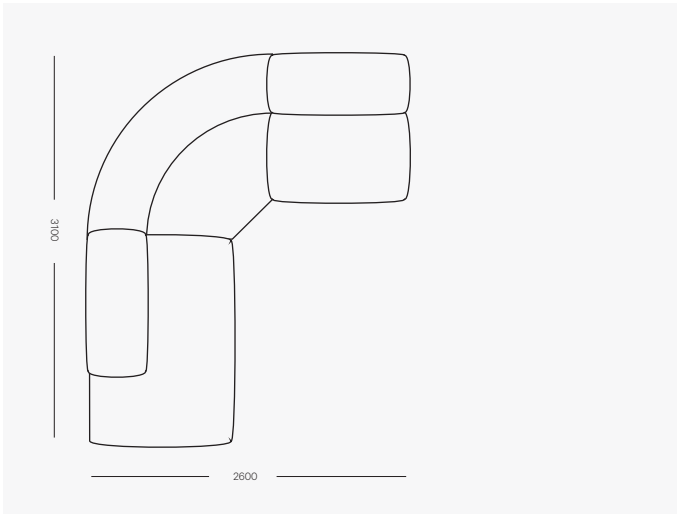

BERNIE Modules

Armless Module

1100mm W x 1120 mm D x 730 mm H
Seat height 440mm

Chaise Module Right Hand Return

1600mm W x 1120mm D x 730mm H
Seat height 440mm

HARBRO.COM.AU

BERNIE Modules

Chaise Module Left Hand Return

1600mm W x 1120mm D x 730mm H
Seat height 440mm

Corner Module

1500mm W x 1500mm D x 730mm H
Seat height 440mm

Configurations

2pce with Double Chaise

3200mm W x 1120mm D x 730mm H
Seat height 440mm

3pce Straight

3300mm W x 1120mm D x 730mm H
Seat height 440mm

3pce with Double Chaise

4300mm W x 1120mm D x 730mm H
Seat height 440mm

Configurations

3pce L Shape

3100mm W x 2600mm D x 730mm H

Seat height 440mm

3pce L Shape with Double Chaise

3100mm W x 3100mm W x 730mm H

Seat height 440mm

4pce L Shape

4pce L shape 4200mm W x 2600mm D x 730mm H

Seat height 440mm

5pce L Shape

4200mm W x 4200mm D x 730mm H

Seat height 440mm