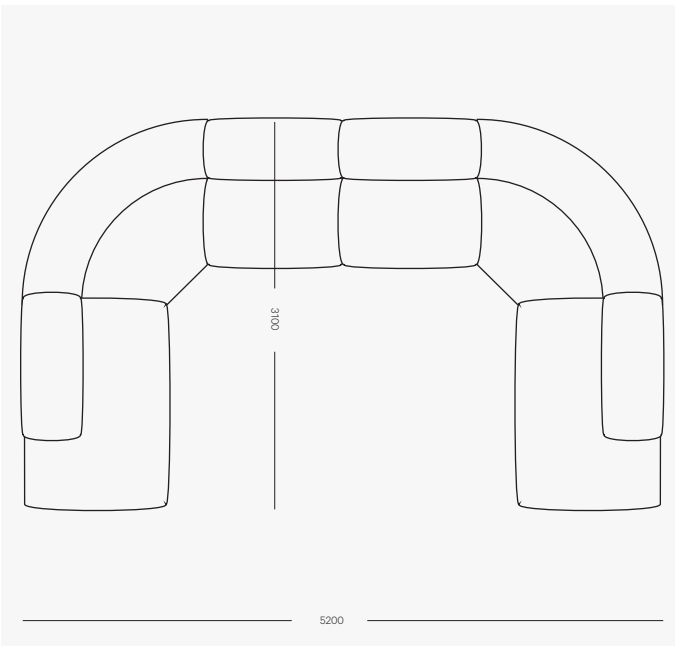

3300mm W x 1120mm D x 730mm H
Seat height 440mm

3pce with Double Chaise

4300mm W x 1120mm D x 730mm H
Seat height 440mm

Configurations

3pce L Shape

3100mm W x 2600mm D x 730mm H

Seat height 440mm

3pce L Shape with Double Chaise

3100mm W x 3100mm W x 730mm H

Seat height 440mm

4pce L Shape

4pce L shape 4200mm W x 2600mm D x 730mm H

Seat height 440mm

5pce L Shape

4200mm W x 4200mm D x 730mm H

Seat height 440mm

Configurations

6pce U Shape

5200mm W x 2600mm D x 730mm H

Seat height 440mm

6pce U Shape with Double Chaise

5200mm W x 3100mm D x 730mm H

Seat height 440mm

BERNIE

8pce U Shape

5200mm W x 4200mm D x 730mm H

Seat height 440mm

HARBRO.COM.AU