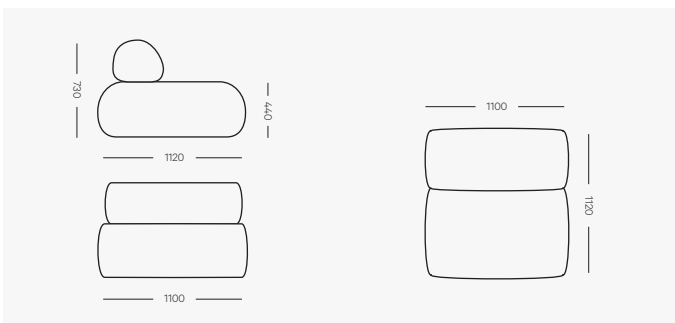

BERNIE Modules

Armless Module

1100mm W x 1120 mm D x 730 mm H
Seat height 440mm