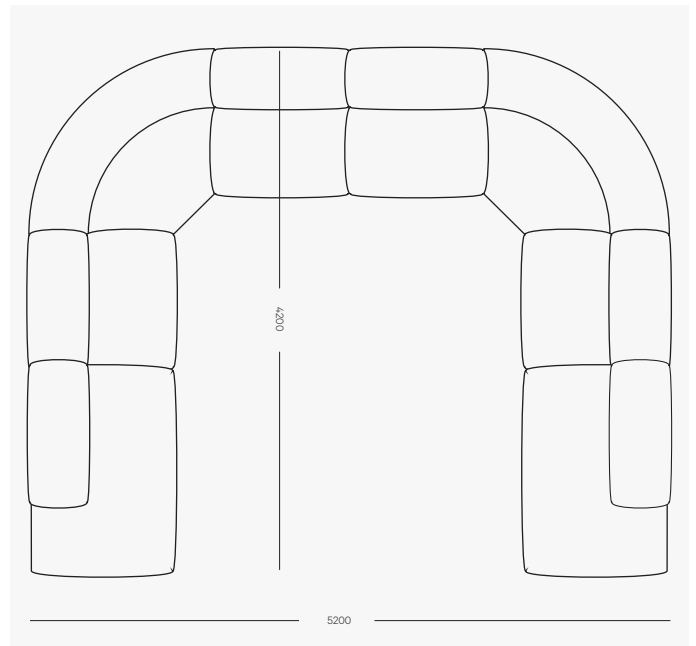

1600mm W x 1120mm D x 730mm H
Seat height 440mm

Corner Module

1500mm W x 1500mm D x 730mm H
Seat height 440mm

Configurations

2pce with Double Chaise

3200mm W x 1120mm D x 730mm H
Seat height 440mm

3pce Straight

3100mm W x 3100mm W x 730mm H

Seat height 440mm

4pce L Shape

4pce L shape 4200mm W x 2600mm D x 730mm H

Seat height 440mm

5pce L Shape

4200mm W x 4200mm D x 730mm H

Seat height 440mm

Configurations

6pce U Shape

5200mm W x 2600mm D x 730mm H

Seat height 440mm

6pce U Shape with Double Chaise

5200mm W x 3100mm D x 730mm H

Seat height 440mm

BERNIE

8pce U Shape

5200mm W x 4200mm D x 730mm H

Seat height 440mm

HARBRO.COM.AU