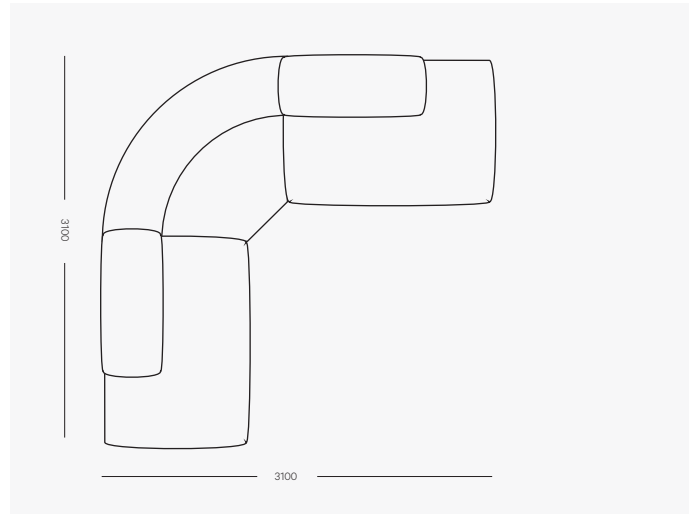

1600mm W x 1120mm D x 730mm H
Seat height 440mm

Corner Module

1500mm W x 1500mm D x 730mm H
Seat height 440mm

Configurations

2pce with Double Chaise

3200mm W x 1120mm D x 730mm H
Seat height 440mm

3pce Straight

3300mm W x 1120mm D x 730mm H
Seat height 440mm

3pce with Double Chaise

4300mm W x 1120mm D x 730mm H
Seat height 440mm

Configurations

3pce L Shape

3100mm W x 2600mm D x 730mm H

Seat height 440mm

3pce L Shape with Double Chaise

3100mm W x 3100mm W x 730mm H

Seat height 440mm

4pce L Shape

4pce L shape 4200mm W x 2600mm D x 730mm H

Seat height 440mm

5pce L Shape

4200mm W x 4200mm D x 730mm H

Seat height 440mm

Configurations

6pce U Shape

5200mm W x 2600mm D x 730mm H

Seat height 440mm

6pce U Shape with Double Chaise

5200mm W x 3100mm D x 730mm H

Seat height 440mm

BERNIE