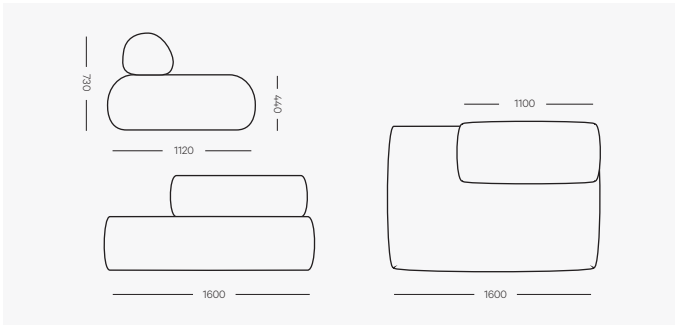

BERNIE Modules

Armless Module

1100mm W x 1120 mm D x 730 mm H
Seat height 440mm

Chaise Module Right Hand Return

1600mm W x 1120mm D x 730mm H
Seat height 440mm

HARBRO.COM.AU

BERNIE Modules

Chaise Module Left Hand Return

1600mm W x 1120mm D x 730mm H
Seat height 440mm

Corner Module

1500mm W x 1500mm D x 730mm H
Seat height 440mm

Configurations

2pce with Double Chaise

3200mm W x 1120mm D x 730mm H
Seat height 440mm

3pce Straight

3300mm W x 1120mm D x 730mm H
Seat height 440mm

3pce with Double Chaise

4300mm W x 1120mm D x 730mm H
Seat height 440mm

Configurations

3pce L Shape

3100mm W x 2600mm D x 730mm H

Seat height 440mm

3pce L Shape with Double Chaise

Configurations

6pce U Shape

5200mm W x 2600mm D x 730mm H

Seat height 440mm

6pce U Shape with Double Chaise

5200mm W x 3100mm D x 730mm H

Seat height 440mm

BERNIE