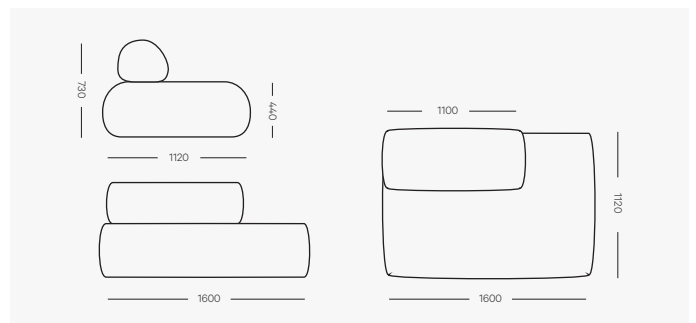

BERNIE Modules

Armless Module

1100mm W x 1120 mm D x 730 mm H
Seat height 440mm

Chaise Module Right Hand Return

1600mm W x 1120mm D x 730mm H
Seat height 440mm

HARBRO.COM.AU

BERNIE Modules

Chaise Module Left Hand Return

1600mm W x 1120mm D x 730mm H
Seat height 440mm

Corner Module

1500mm W x 1500mm D x 730mm H
Seat height 440mm

Configurations

2pce with Double Chaise

3200mm W x 1120mm D x 730mm H
Seat height 440mm

3pce Straight

3300mm W x 1120mm D x 730mm H
Seat height 440mm

3pce with Double Chaise

4300mm W x 1120mm D x 730mm H
Seat height 440mm

Configurations

3pce L Shape

3100mm W x 2600mm D x 730mm H

Seat height 440mm

3pce L Shape with Double Chaise

Configurations

6pce U Shape

5200mm W x 2600mm D x 730mm H

Seat height 440mm

6pce U Shape with Double Chaise

5200mm W x 3100mm D x 730mm H

Seat height 440mm

BERNIE