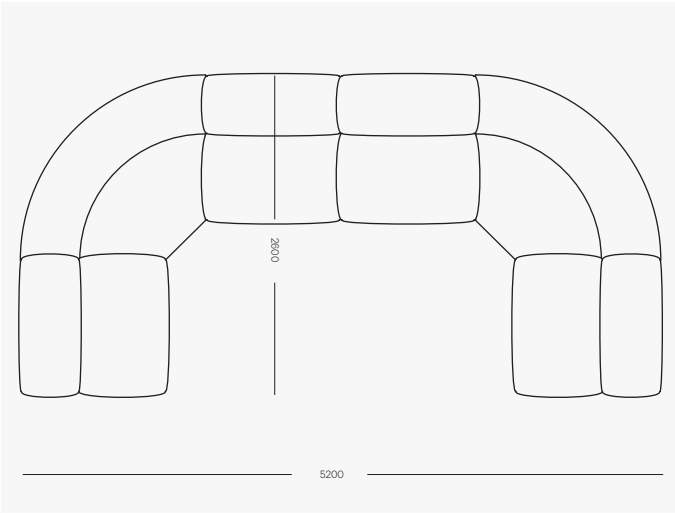

3300mm W x 1120mm D x 730mm H
Seat height 440mm

3pce with Double Chaise

4300mm W x 1120mm D x 730mm H
Seat height 440mm

Configurations

3pce L Shape

3100mm W x 2600mm D x 730mm H

Seat height 440mm

3pce L Shape with Double Chaise

3100mm W x 3100mm W x 730mm H

Seat height 440mm

4pce L Shape

4pce L shape 4200mm W x 2600mm D x 730mm H

Seat height 440mm

5pce L Shape

4200mm W x 4200mm D x 730mm H

Seat height 440mm

Configurations

6pce U Shape

5200mm W x 2600mm D x 730mm H

Seat height 440mm

6pce U Shape with Double Chaise

5200mm W x 3100mm D x 730mm H

Seat height 440mm

BERNIE

8pce U Shape

5200mm W x 4200mm D x 730mm H

Seat height 440mm

HARBRO.COM.AU